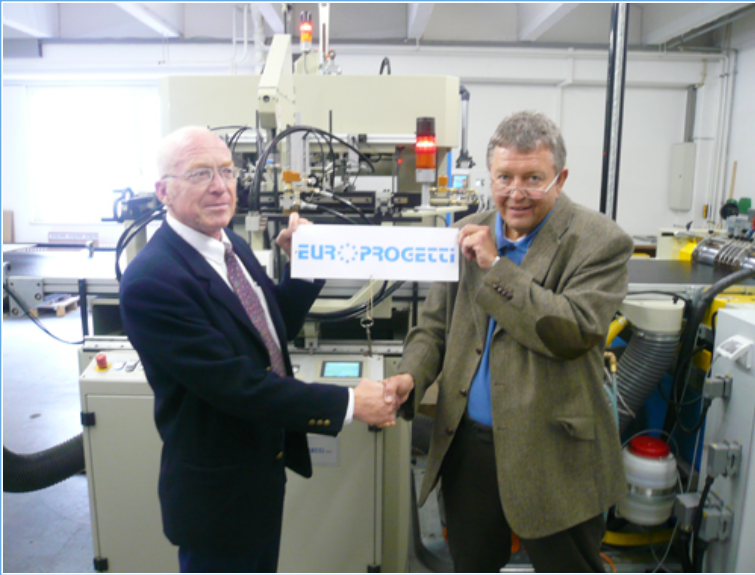

Carl Ingolf Lange and Hans Pfäffle concluding the agreement with symbolic handing over.